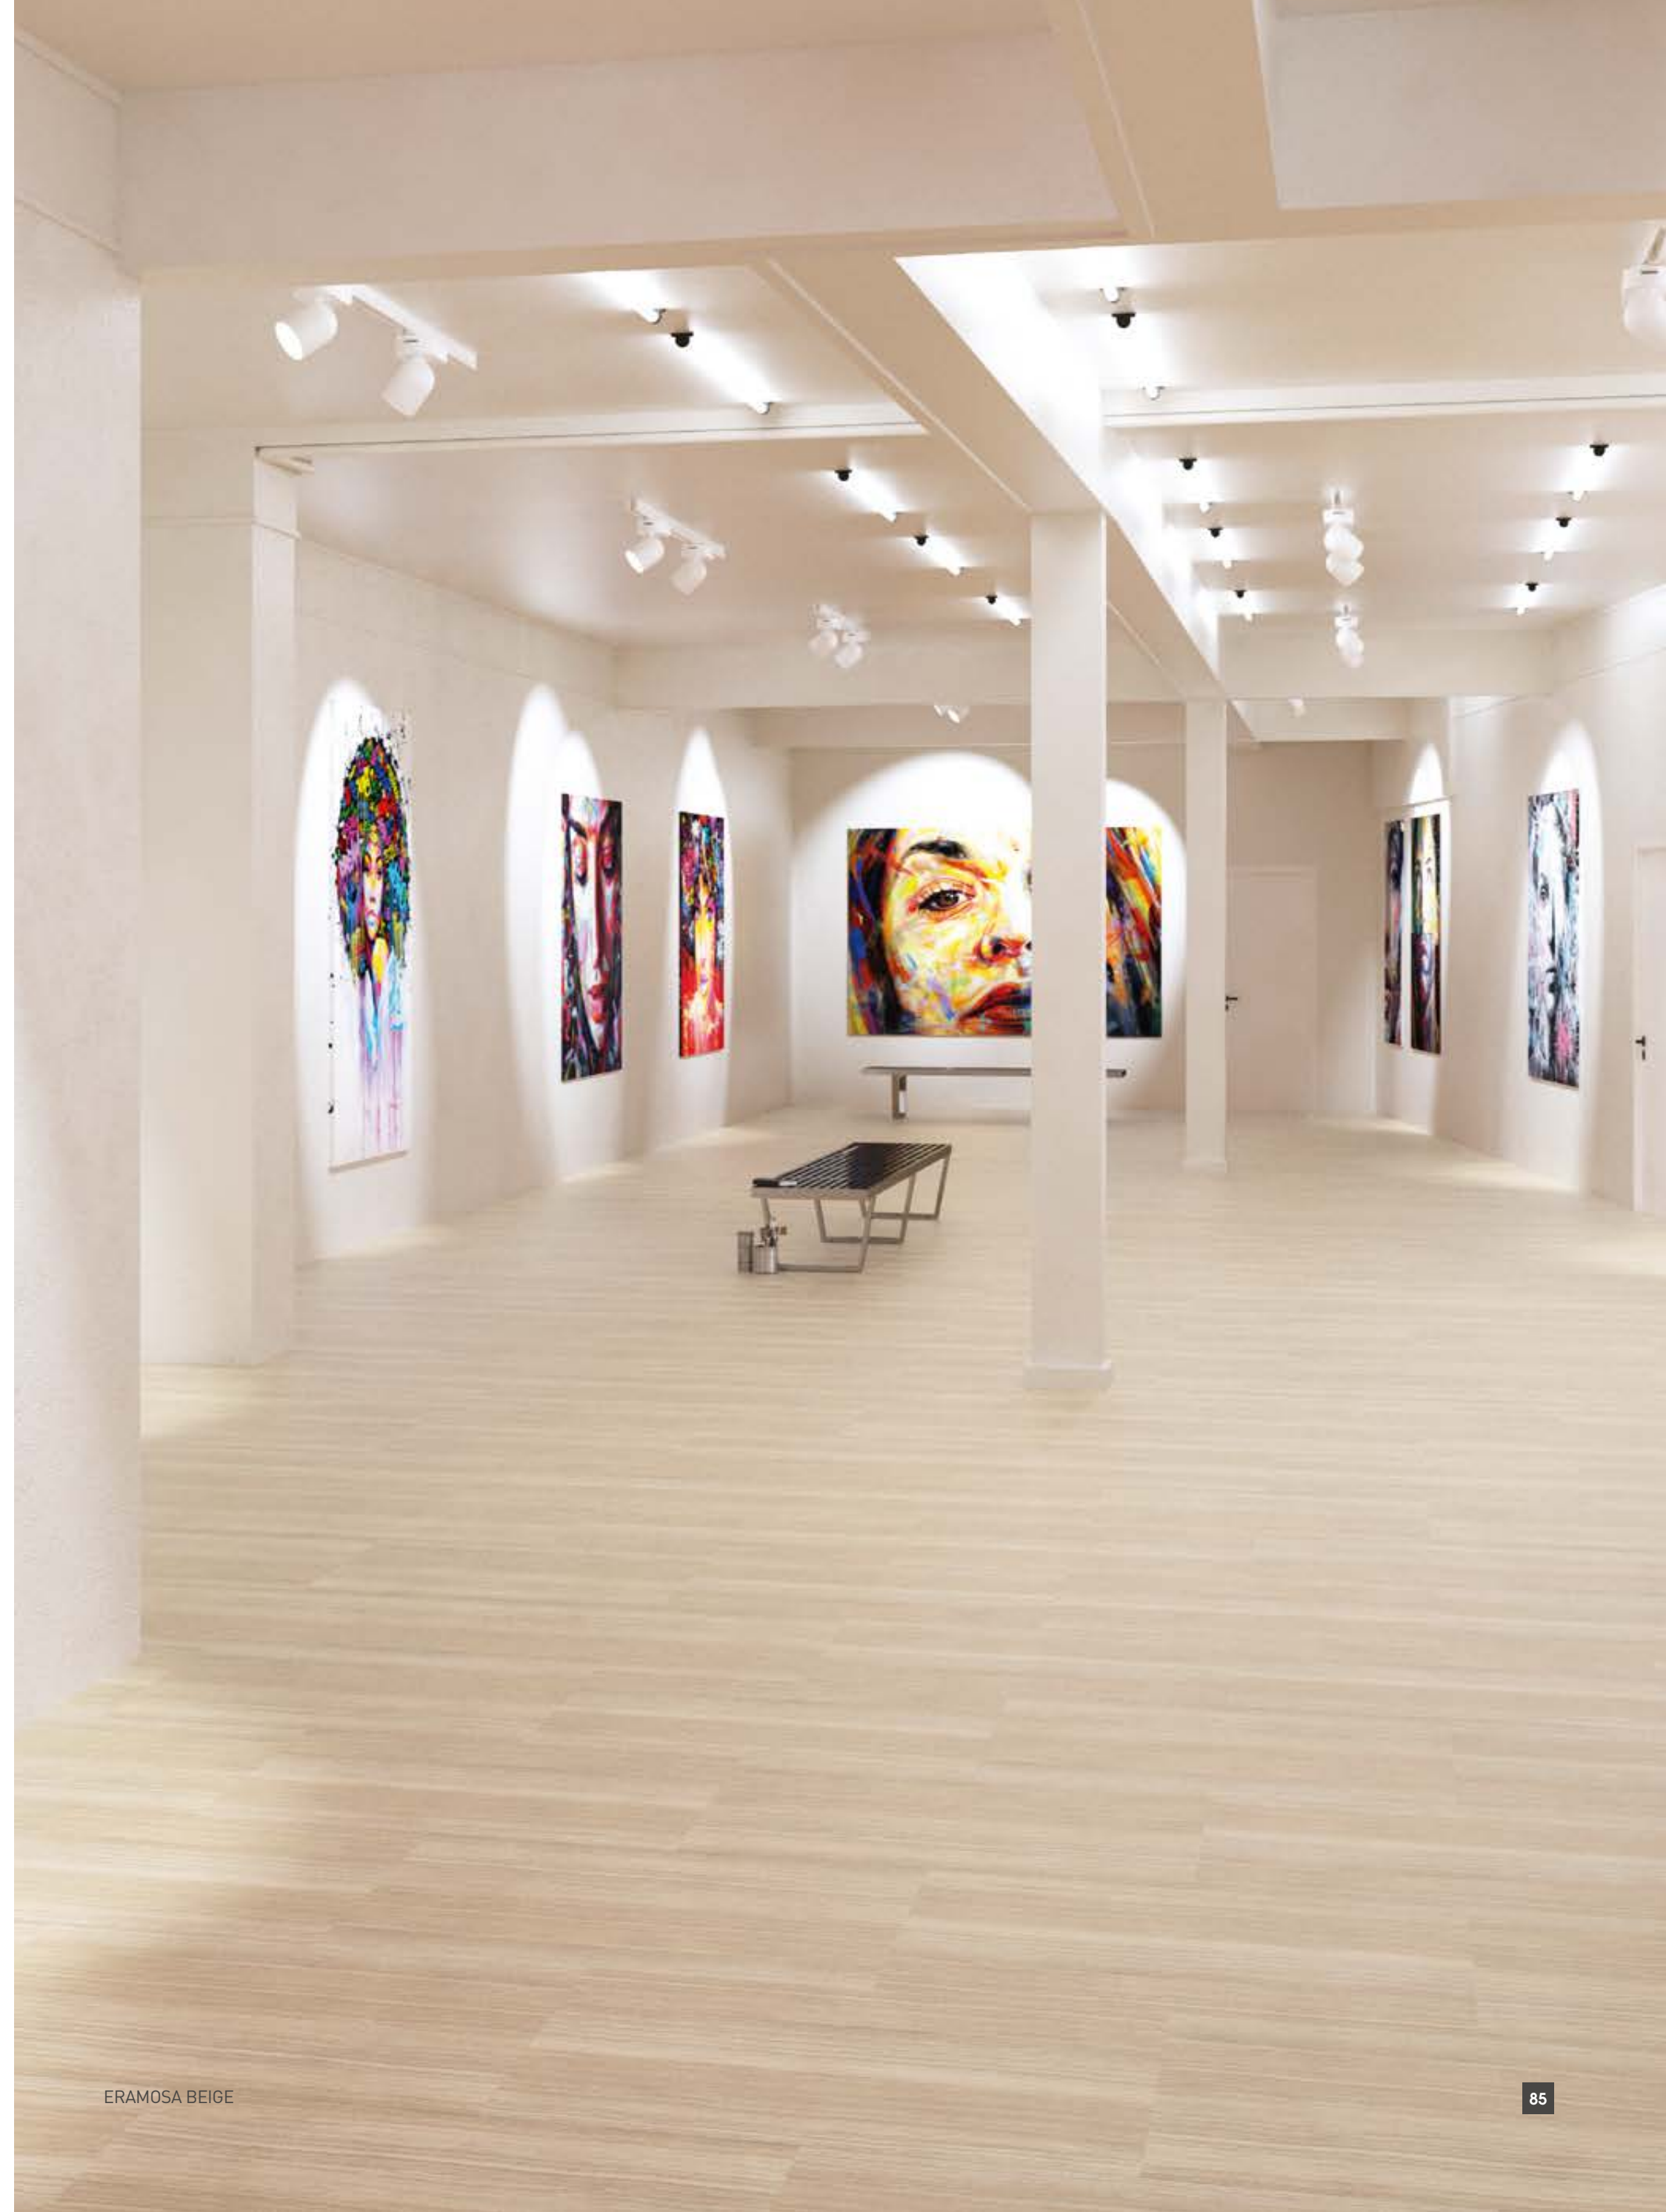

ERAMOSA BEIGE

ERAMOSA BEIGE
0863

457 x 914

391 x 729

gerflor.com

ARCHITECTURE
DECORATION
SPORT
TECHNOSPECIFIC

30 years experience

Since 1985